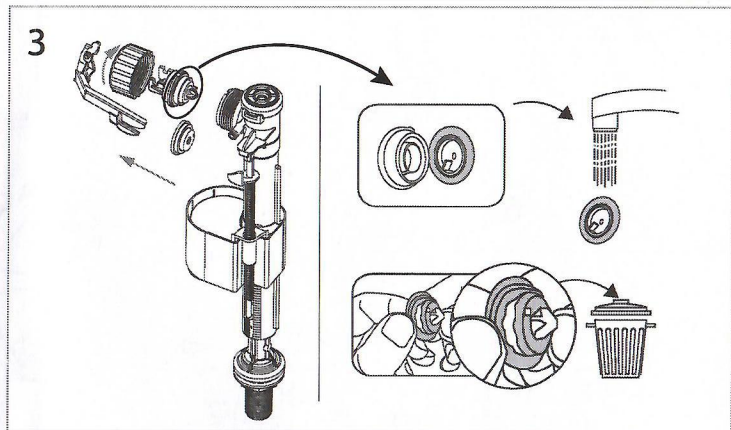

MAINTENANCE

www.gustavsberg.com

INSTRUCTIONS 9GS01300

Settings

Pressure < 1 bar

Water level adjustment