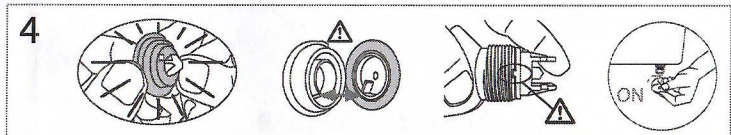

MAINTENANCE

www.gustavsberg.com

INSTRUCTIONS 9GS01300

Settings

Pressure < 1 bar

Water level adjustment