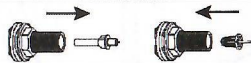

MAINTENANCE

www.gustavsberg.com

INSTRUCTIONS 9GS01300

Settings

Pressure < 1 bar

Water level adjustment