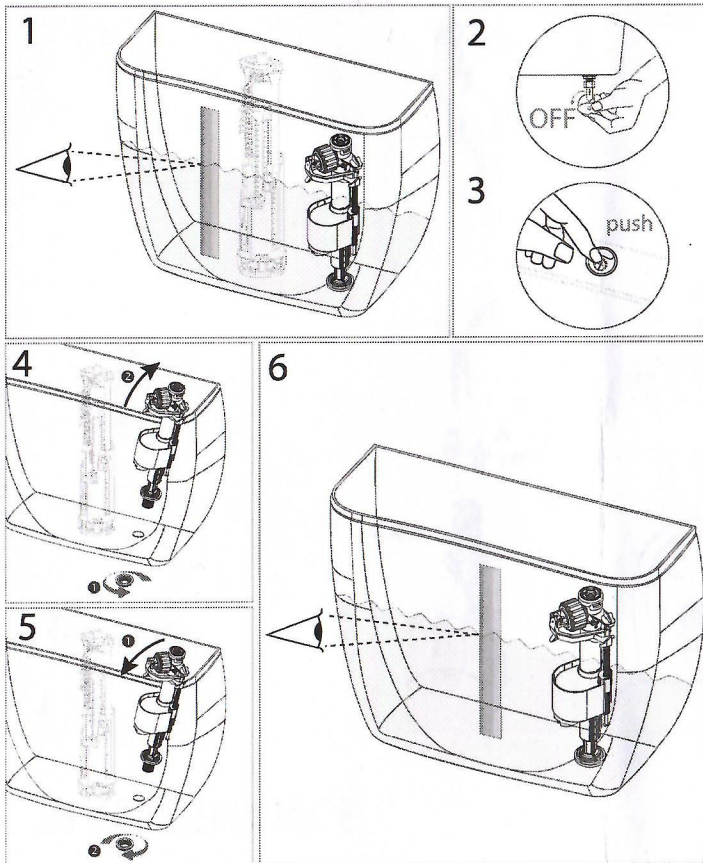

MAINTENANCE

www.gustavsberg.com

INSTRUCTIONS 9GS01300

Settings

Pressure < 1 bar

Water level adjustment