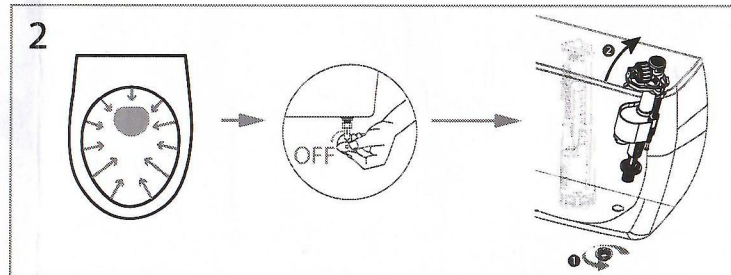

MAINTENANCE

www.gustavsberg.com

INSTRUCTIONS 9GS01300

Settings

Pressure < 1 bar

Water level adjustment