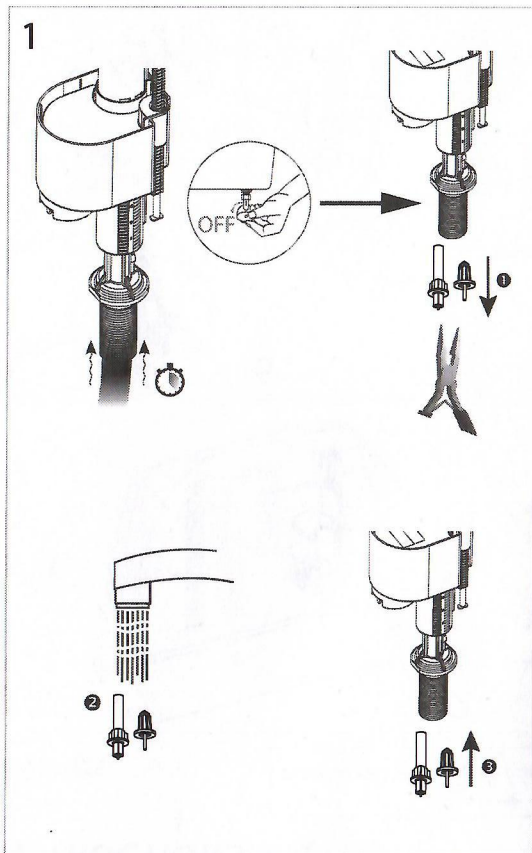

MAINTENANCE

www.gustavsberg.com

INSTRUCTIONS 9GS01300

Settings

Pressure < 1 bar

Water level adjustment