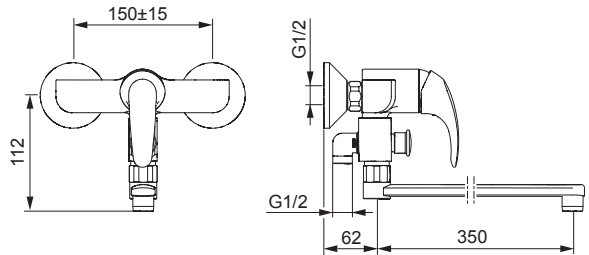

1446Y

EN 817
100 - 1000 kPa
0.25 l/s (300 kPa)
max. +90°C