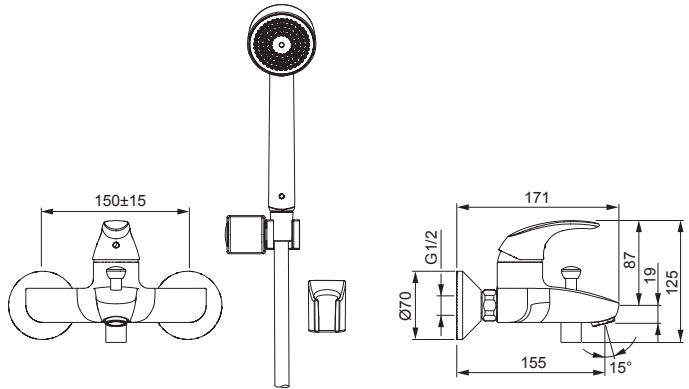

1448Y

EN 817
I (ISO 3822)
100 - 1000 kPa
0.33 l/s (300 kPa)
max. +90°C