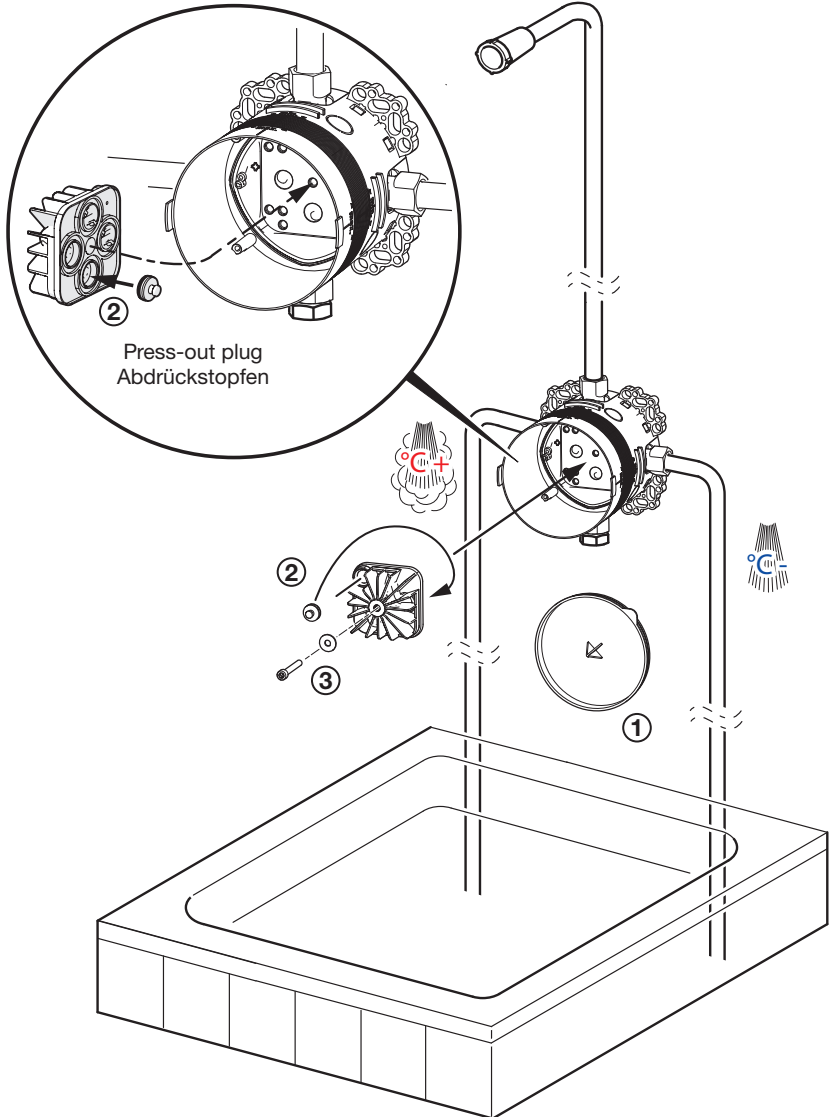

NO Montering

PL Instalacja

RO Instalare

RU Установка

SE Installation

SK Inštalácia

UA Встановлення

Oras Group is a powerful European provider of sanitary fittings: the market leader in the Nordics and a leading company in Continental Europe. The company's mission is to make the use of water easy and sustainable and its vision is to become the European leader of advanced sanitary fittings. Oras Group has two strong brands, Oras and Hansa.