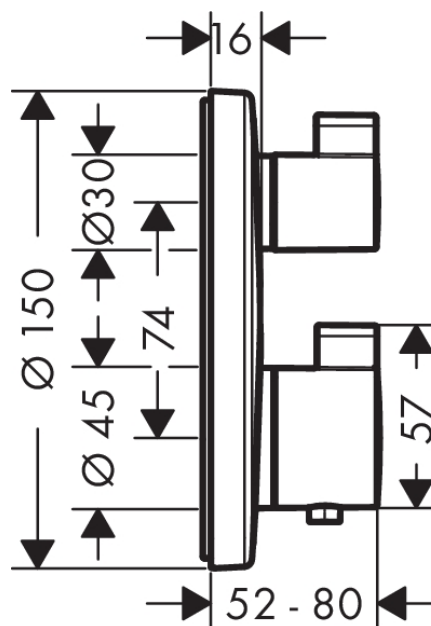

Ecostat S

Thermostat for concealed installation for 1 function

Surfaces: **chrome** Article Number: **15757000**

Description

product features

- 1 outlet
- thermostat cartridge, ceramic valves 90°
- safety lock at 40° C
- temperature limitation adjustable
- flow rate: 26 l/min
- scope of supply: handles, sleeve, mixing unit, escutcheon, shut-off valve
- PA-IX 28384/IB
- ETA VA 1.43/20594
- ACS 13 ACC LY 756, valide jusqu'au 09.12.2018
- NF-375-M1-17/3
- Kiwa UK 1503702
- Kiwa K11292_Thermostatic mixers
- SVGW 1506-6380
- SINTEF 3088

Product image

Scale drawing

Ecostat S

Thermostat for concealed installation for 1 function

Surfaces: **chrome** Article Number: **15757000**

Flowchart

Ecostat S

Thermostat for concealed installation for 1 function

Surfaces: **chrome** Article Number: **15757000**

Exploded Drawing

Year of production: >05/14

Ecostat S

Thermostat for concealed installation for 1 function

Surfaces: **chrome** Article Number: **15757000**