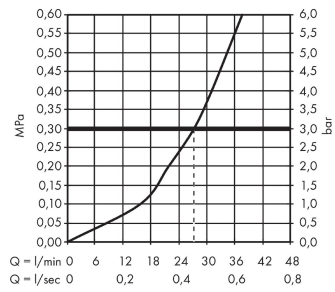

Ecostat S

Thermostat for concealed installation for 1 function

Surfaces: **chrome** Article Number: **15757000**

Description

product features

- 1 outlet
- thermostat cartridge, ceramic valves 90°
- safety lock at 40° C
- temperature limitation adjustable
- flow rate: 26 l/min
- scope of supply: handles, sleeve, mixing unit, escutcheon, shut-off valve
- PA-IX 28384/IB
- ETA VA 1.43/20594
- ACS 13 ACC LY 756, valide jusqu'au 09.12.2018
- NF-375-M1-17/3
- Kiwa UK 1503702
- Kiwa K11292_Thermostatic mixers
- SVGW 1506-6380
- SINTEF 3088

Product image

Scale drawing

Ecostat S

Thermostat for concealed installation for 1 function

Surfaces: **chrome** Article Number: **15757000**

Flowchart

Ecostat S

Thermostat for concealed installation for 1 function