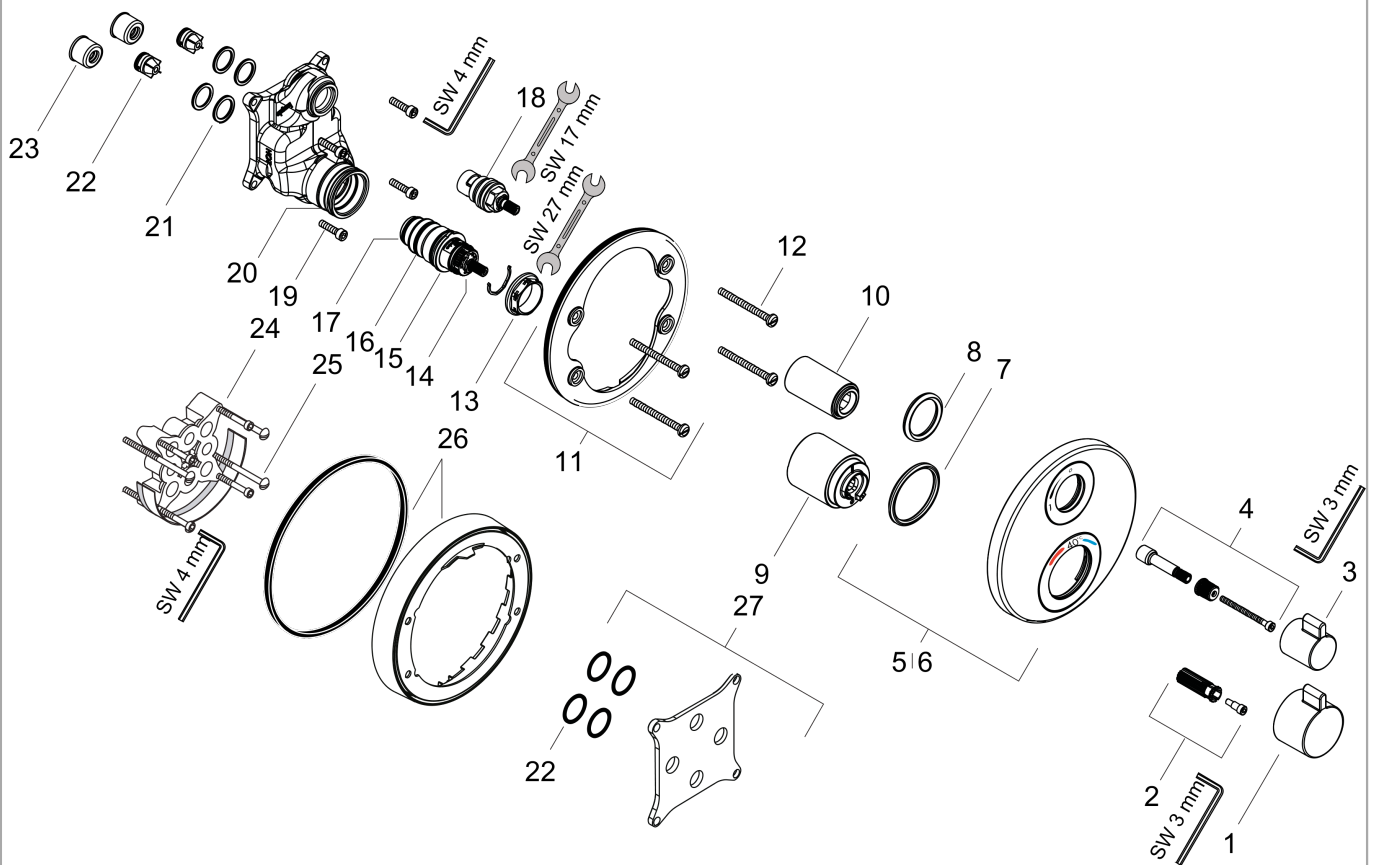

Ecostat S

Thermostat for concealed installation for 1 function

Surfaces: **chrome** Article Number: **15757000**

Description

product features

- 1 outlet
- thermostat cartridge, ceramic valves 90°
- safety lock at 40° C
- temperature limitation adjustable
- flow rate: 26 l/min
- scope of supply: handles, sleeve, mixing unit, escutcheon, shut-off valve
- PA-IX 28384/IB
- ETA VA 1.43/20594
- ACS 13 ACC LY 756, valide jusqu'au 09.12.2018
- NF-375-M1-17/3
- Kiwa UK 1503702
- Kiwa K11292_Thermostatic mixers
- SVGW 1506-6380
- SINTEF 3088

Product image

Scale drawing

Ecostat S

Thermostat for concealed installation for 1 function

Surfaces: **chrome** Article Number: **15757000**

Flowchart

Ecostat S

Thermostat for concealed installation for 1 function

Surfaces: **chrome** Article Number: **15757000**

Exploded Drawing

Year of production: >05/14

Ecostat S

Thermostat for concealed installation for 1 function

Surfaces: **chrome** Article Number: **15757000**