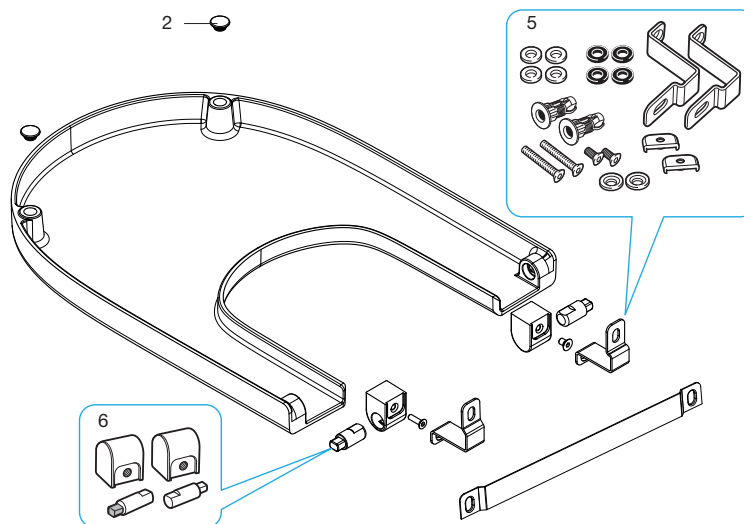

INODORO

Toilet

|            |    |         |
|------------|----|---------|
| A8012AC..4 | CR | COMPACT |
| A8012AB..4 | CL | COMPACT |
| A8012A2..4 | CR |         |
| A8012A0..4 | CL |         |

|   |     |               |
|---|-----|---------------|
| 1 | x 4 | AI0009100R    |
| 2 | x 2 | AI0000200R    |
| 3 |     | AI0000400R    |
| 4 |     | AI0012400R CR |
|   |     | AI0012500R CL |
| 5 |     | AI0004200R    |
| 6 |     | AI0004100R CR |
|   |     | AI0004500R CL |

CR: CAÍDA RETARDADA / Soft-closing  
CL: CAÍDA LIBRE/ Standard closing

BIDÉ

Bidet

|            |    |         |
|------------|----|---------|
| A8062AC..4 | CR | COMPACT |
| A8062AB..4 | CL | COMPACT |
| A8062A2..4 | CR |         |
| A8062A0..4 | CL |         |

2015/07/14

a

AY0008100R

**INODORO ACCESS**

Access toilet

|            |                |
|------------|----------------|
| A801230004 | Asiento y tapa |
| A80123D004 | Aro            |

|   |            |    |
|---|------------|----|
| 7 | A10009600R | CL |
| 8 | A10009700R | CL |