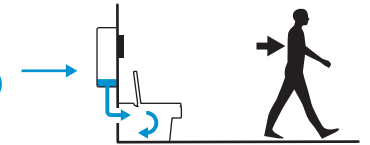

Descarga completa
Full flush