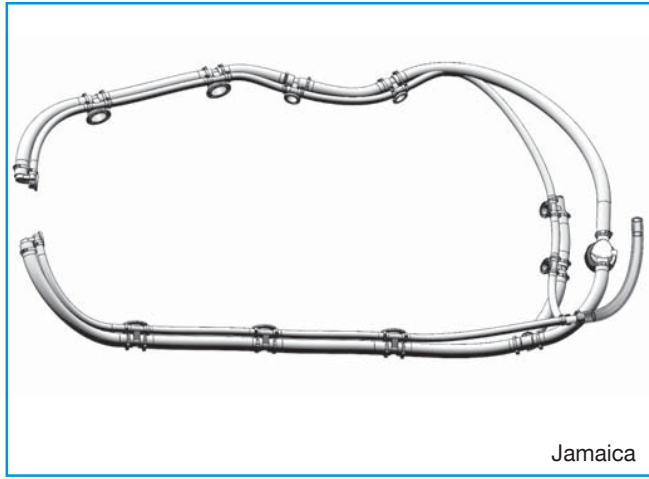

2.2.2. Tonic Premium/ Total water pumping sets

2011/06/09

b

SWH1634_SPL01