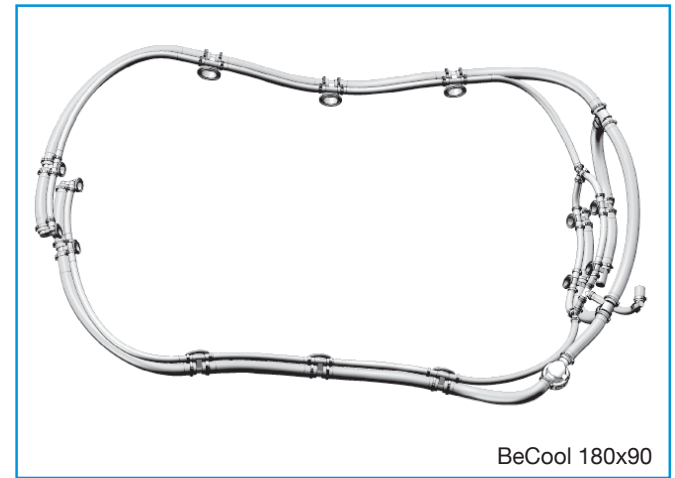

2.2.2. Tonic Premium/ Total water pumping sets

2011/06/09

b

SWH1634_SPL01