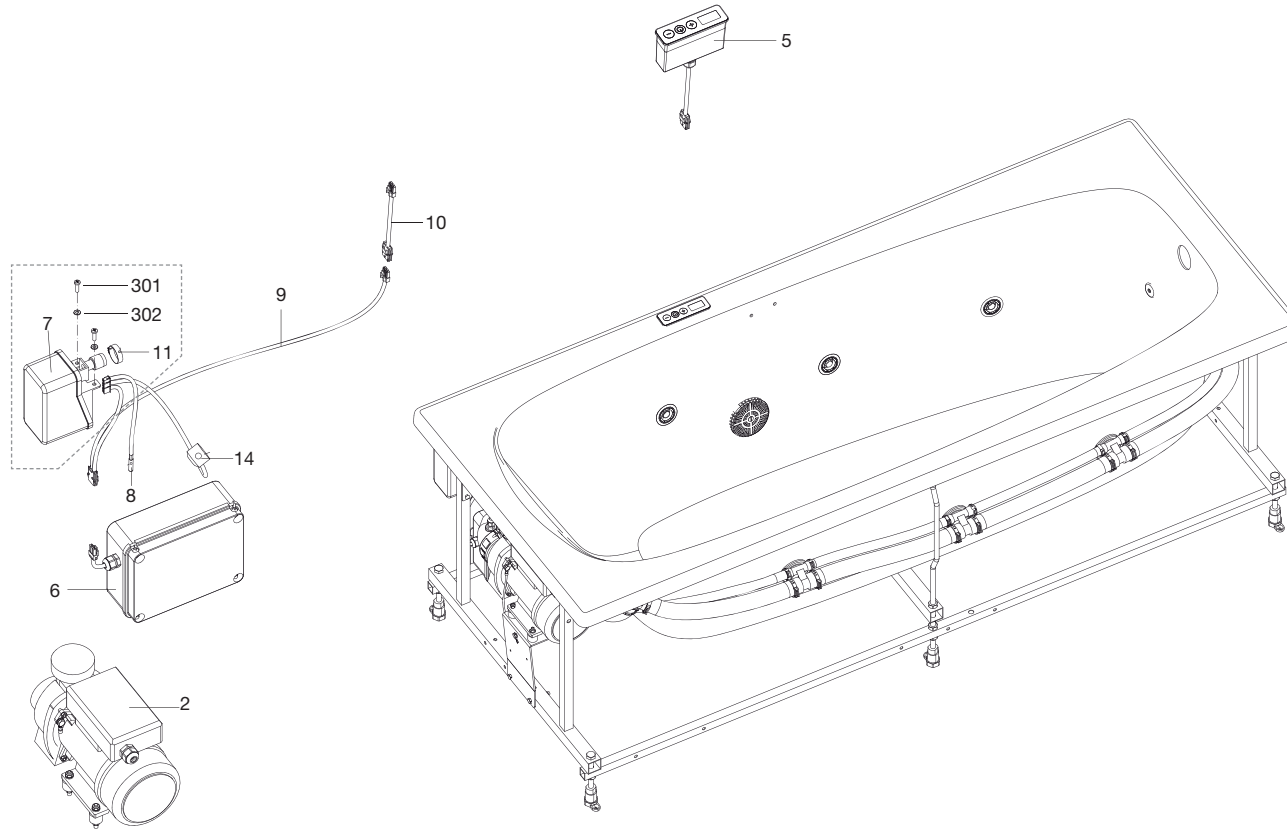

1.2. EQUIPO ELÉCTRICO MASAJE TONIC PREMIUM

1.2. Tonic Premium massage electric equipment

Referencia Reference	Pieza Part	Pág. Page	Descripción Description	Comentarios Comments	Cant. Qty.
B0000300R			BOMBA AGUA 50Hz Water Pump 50Hz		
B0000400R	2		BOMBA AGUA 50Hz Water Pump 50Hz	BeCool 190x110, 180x90	
B0014700R			BOMBA AGUA 60Hz Water Pump 60Hz		
B0014800R			BOMBA AGUA 60Hz Water Pump 60Hz	BeCool 190x110, 180x90	
B0000500R	5		MANDO CONTROL Control Panel		
B0000600R	6		CAJA CONTROL Control Box		
B0000700R	8		SONDA TEMPERATURA Temperature sensor		
B0000800R	9		BUS LIN		
B0000900R	10		ALARGO BUS LIN BUSLIN Extension	BeCool 180x90	
B0000200R	14		SENSOR NIVEL Level sensor		
2R0179000			BRIDAS Clamps	G	
			11		2
			54		4
			55		4
			110		4
			127		2
24R036000			VENTURI ELECTR. Electr. venturi	G	
			7		1
			11		1
			301	DIN 7985 M4X16	2
			302	DIN 125 M4	2
			303		1
			304	DIN 7985 M5X20	1
			305	DIN 125 M5	1
			306	DIN 934 M5	1
			307		2
			308		2