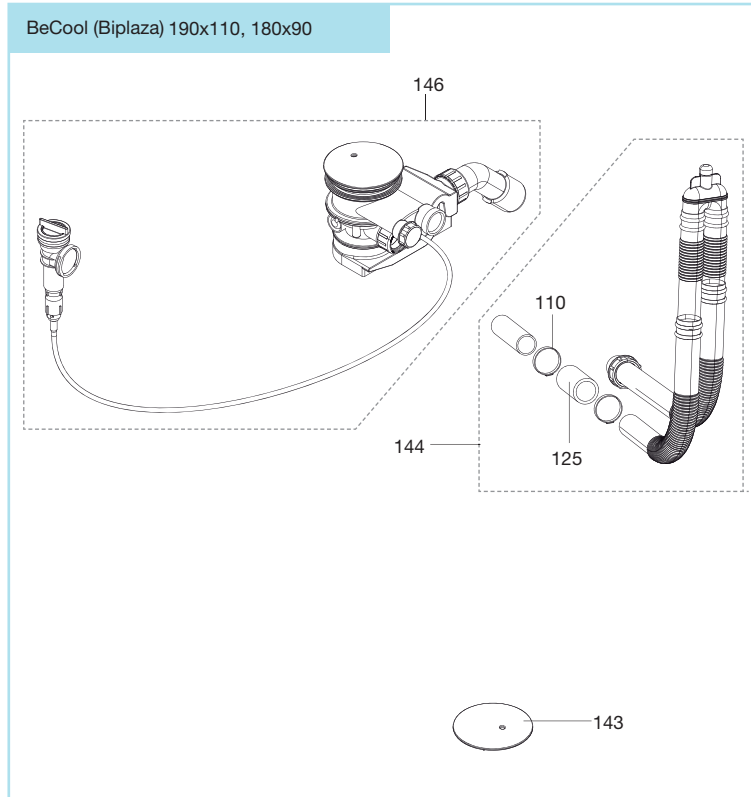

Referencia Reference	Pieza Part	Pág. Page	Descripción Description	Comentarios Comments	Cant. Qty.
2R0179000			BRIDAS Clamps	G	
		11			2
		54			4
		55			4
		110			4
		127			2
287400001	141		DESAGÜE Drain		
505000700	142		TAPETA DESAG.+REB. Drain plug+Overflow		
24R010001	143		TAPETA DESAGUE Drain plug	BeCool 190x110, BeCool 180x90	
B0008500R	144		REBOSADERO Overflow	BeCool 190x110, BeCool 180x90	
B0008600R	146		DESAGÜE Drain	BeCool 190x110, BeCool 180x90	
24R023000			TUBO Hose 31-40		
		110			2
		125			1,5m