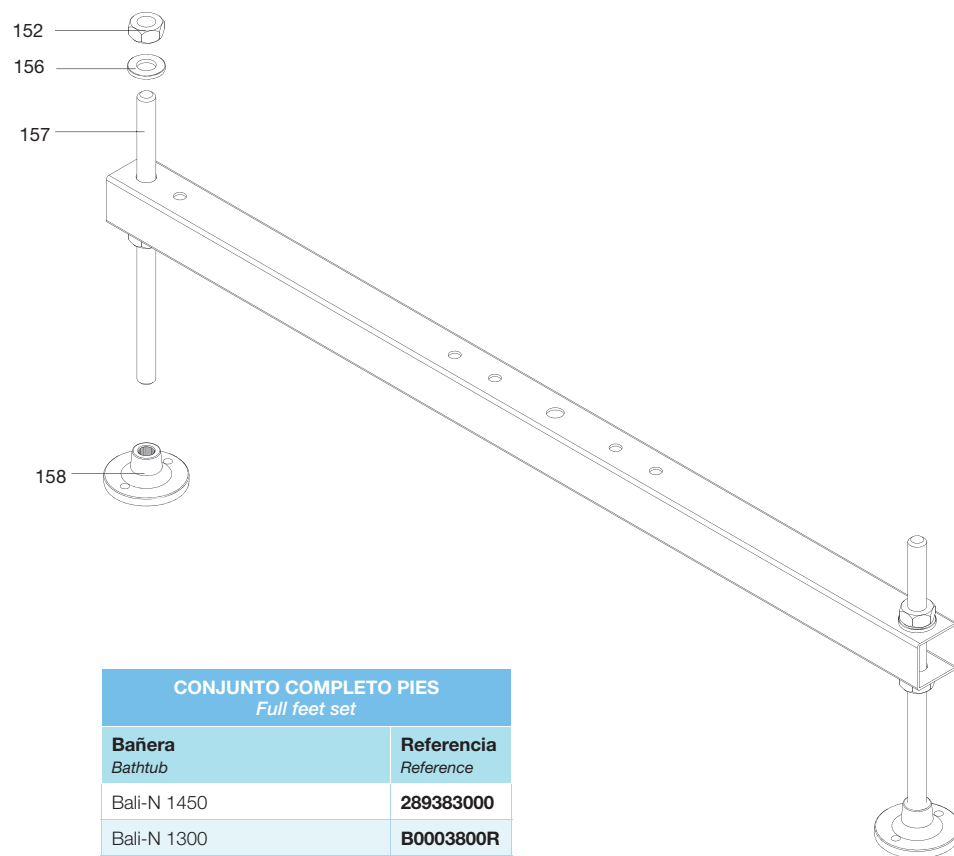

7. SOPORTES

7.1. BASTIDORES BAÑERAS RECTANGULARES ACRÍLICAS TONIC/ TONIC PREMIUM/ TOTAL

7. Supports

7.1. Supporting frames for acrylic rectangular bathtubs Tonic/ Tonic Premium/ Total

Nota: los soportes no incluyen la tornillería. Ver pág. 22

Note: the mounting plates do not include fasteners set. See page 22.

		Referencia Reference	BeCool 190x110	BeCool 180x90	BeCool 190x90	BeCool 180x80	BeCool 170x80	Vythos 180x90	Vythos 170x80	Vythos 170x70	Vythos 160x70	Sureste-N 170x75	Sureste-N 160x75	Sureste-N 170x70	Sureste-N 160x70	Sureste-N 150x70	Sureste-N 140x70	Bora Bora	Thalassa 180x100	Thalassa 185x110	
TONIC	Varilla roscada Threaded rod	B0009500R														X	X				
		B0009600R						X	X	X	X	X	X	X	X						
TONIC PREMIUM	Soporte motor Pump mounting plate	B0009700R						X	X	X	X	X	X	X	X	X	X				
		B0009500R			X	X	X			X									X		
	Varilla roscada Threaded rod	B0009800R	X																		
		B0009900R		X																	
Soporte motor Pump mounting plate	B0009600R																		X	X	
	B0009700R			X	X	X															
Soporte caja Box mounting plate	B0010000R	X	X																X	X	
	B0010100R	X	X	X	X	X													X	X	
TOTAL	Varilla roscada ^a Threaded rod	B0009500R			X	X	X												X		
		B0009600R						X	X	X	X	X	X	X	X				X	X	
		B0009800R	X																		
		B0009900R		X																	
	Soporte motor Pump mounting plate	B0009700R			X	X	X	X	X	X	X	X	X	X	X	X					
		B0010000R	X	X																X	X
Soporte caja Box mounting plate	B0010100R	X	X	X	X	X	X	X	X	X	X	X	X	X	X				X	X	
	B0010200R	X	X	X	X	X	X	X	X	X	X	X	X	X	X				X	X	