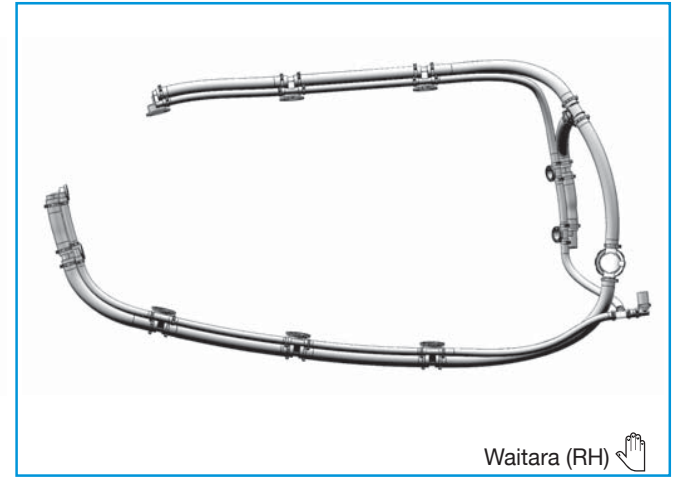

2.2.2. Tonic Premium/ Total water pumping sets

2011/06/09

b

SWH1634_SPL01