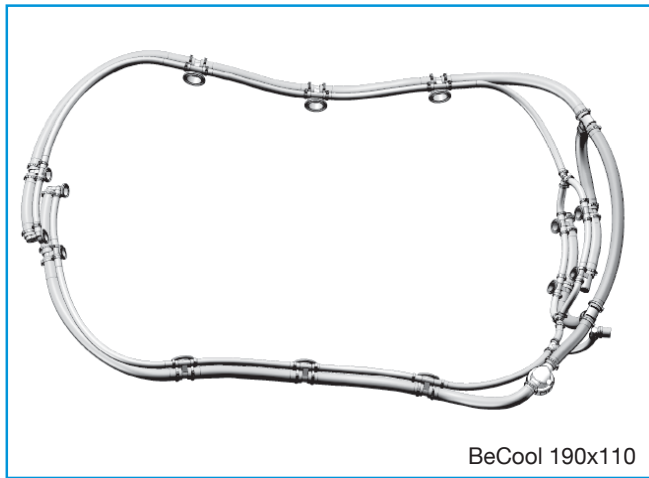

2.2.2. Tonic Premium/ Total water pumping sets

2011/06/09

b

SWH1634_SPL01