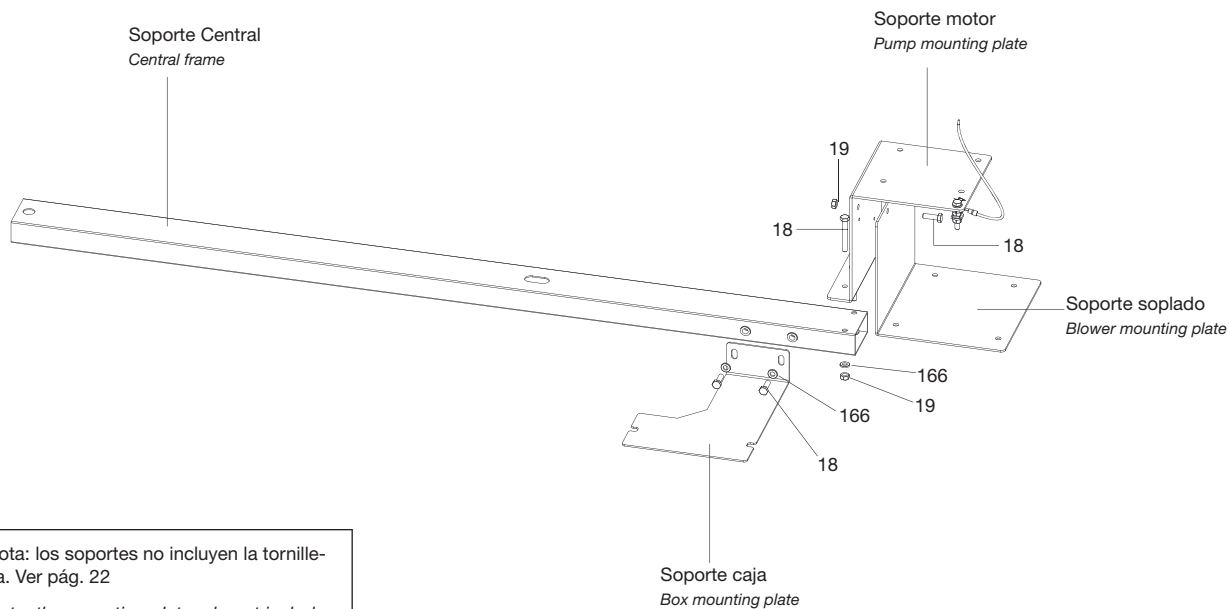

7.3. Whirlpool frame for non rectangular acrylic bathtubs

Nota: los soportes no incluyen la tornillería. Ver pág. 22
Note: the mounting plates do not include fasteners set. See page 22.

Referencia Reference	Pieza Part	Pág. Page	Descripción Description	Comentarios Comments	Cant. Qty.
24R037000			TORNILLERÍA Fasteners	G	
	18		DIN 933 M6X45		4
	19		DIN 934 M6		4
	24		DIN 934 M4		4
	166		DIN 125 M6		2

		Conjunto premontados Pre-assembled sets	Bali-N 1450	Bali-N 1300	Jamaica	Waitara Dcha	Waitara Izqda
TONIC	Caballote completo HM	Full whirlpool frame	B0010300R	B0010400R	B0010500R	B0010600R	B0010700R
	Soporte central	Central support	B0010800R	B0010900R	B0011000R	B0011100R	B0011100R
	Soporte motor	Pump mounting plate	B0011200R	B0011200R	B0011200R	B0011300R	B0011300R
TOTAL	Caballote completo HM	Full whirlpool frame	B0011400R	B0011500R	B0012100R	B0011600R	B0011700R
	Soporte central	Central support	B0010800R	B0010900R	B0011000R	B0011100R	B0011100R
	Soporte caja	Box mounting plate	B0011800R	B0011800R	B0011800R	B0011800R	B0011800R
	Soporte motor	Pump mounting plate	B0011200R	B0011200R	B0011200R	B0011300R	B0011300R
	Soporte soplador	Blower mounting plate	B0011900R	B0011900R	B0011900R	B0012000R	B0012000R