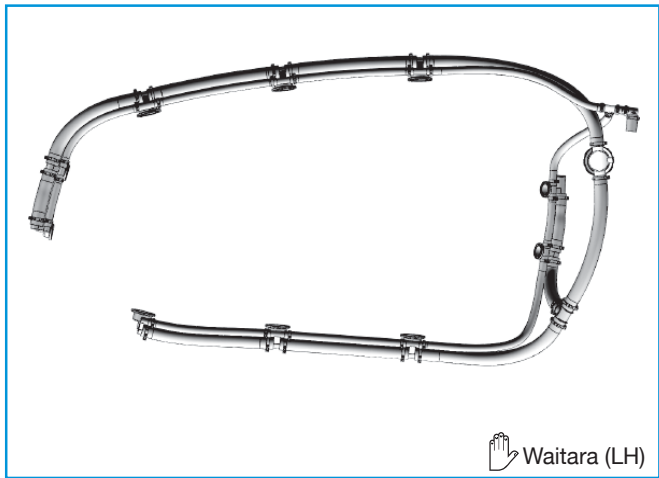

2.2.2. Tonic Premium/ Total water pumping sets

2011/06/09

b

SWH1634_SPL01