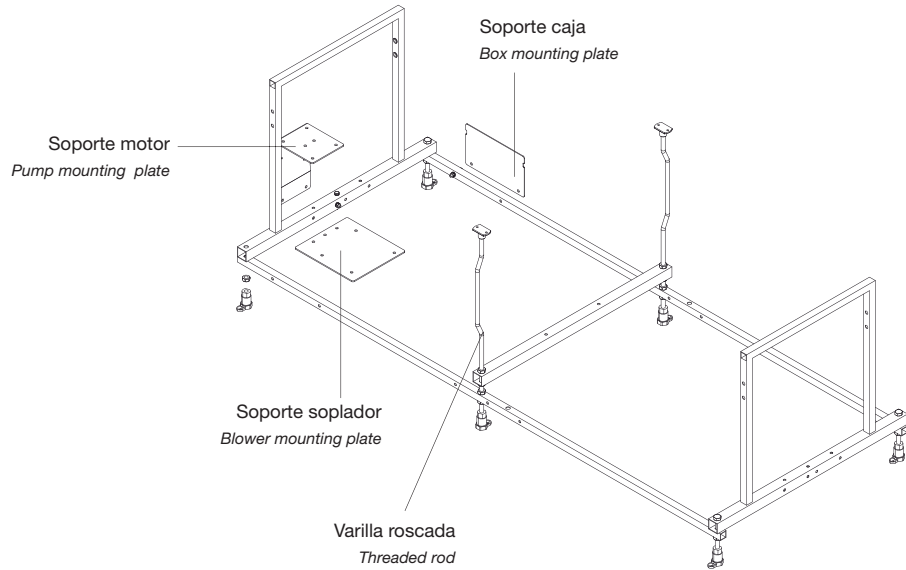

7. SOPORTES

7.1. BASTIDORES BAÑERAS RECTANGULARES ACRÍLICAS TONIC/ TONIC PREMIUM/ TOTAL

7. Supports

7.1. Supporting frames for acrylic rectangular bathtubs Tonic/ Tonic Premium/ Total

Nota: los soportes no incluyen la tornillería. Ver pág. 22

Note: the mounting plates do not include fasteners set. See page 22.

		Referencia Reference	BeCool 190x110	BeCool 180x90	BeCool 190x90	BeCool 180x80	BeCool 170x80	Vythos 180x90	Vythos 170x80	Vythos 170x70	Vythos 160x70	Sureste-N 170x75	Sureste-N 160x75	Sureste-N 170x70	Sureste-N 160x70	Sureste-N 150x70	Sureste-N 140x70	Bora Bora	Thalassa 180x100	Thalassa 185x110	
TONIC	Varilla roscada Threaded rod	B0009500R														X	X				
		B0009600R						X	X	X	X	X	X	X	X						
TONIC PREMIUM	Soporte motor Pump mounting plate	B0009700R						X	X	X	X	X	X	X	X	X	X				
		B0009500R			X	X	X			X									X		
	Varilla roscada Threaded rod	B0009800R	X																		
		B0009900R		X																	
Soporte motor Pump mounting plate	B0009600R																		X	X	
	B0009700R			X	X	X															
Soporte caja Box mounting plate	B0010000R	X	X																X	X	
	B0010100R	X	X	X	X	X													X	X	
TOTAL	Varilla roscada^a Threaded rod	B0009500R			X	X	X												X		
		B0009600R						X	X	X	X	X	X	X	X				X	X	
		B0009800R	X																		
		B0009900R		X																	
	Soporte motor Pump mounting plate	B0009700R			X	X	X	X	X	X	X	X	X	X	X	X					
		B0010000R	X	X																X	X
Soporte caja Box mounting plate	B0010100R	X	X	X	X	X	X	X	X	X	X	X	X	X	X				X	X	
	B0010200R	X	X	X	X	X	X	X	X	X	X	X	X	X	X				X	X