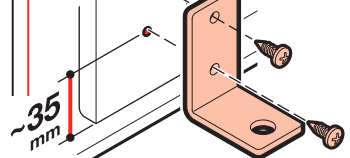

Roca

FALDÓN BAÑERAS RECTANGULARES RECTANGULAR BATHTUBS PANEL

1

2

Cortar el faldón por la parte próxima a la pared

Cut the panel by the part next to the wall

5

1

70 mm
240 mm
40 mm

2

90°

~45 mm

3

6

1

~35 mm

2

x2

x3

Obligatorio instalar en bañeras de hidromasaje.

Must be installed on hydro-massage baths.

9

10

Roca