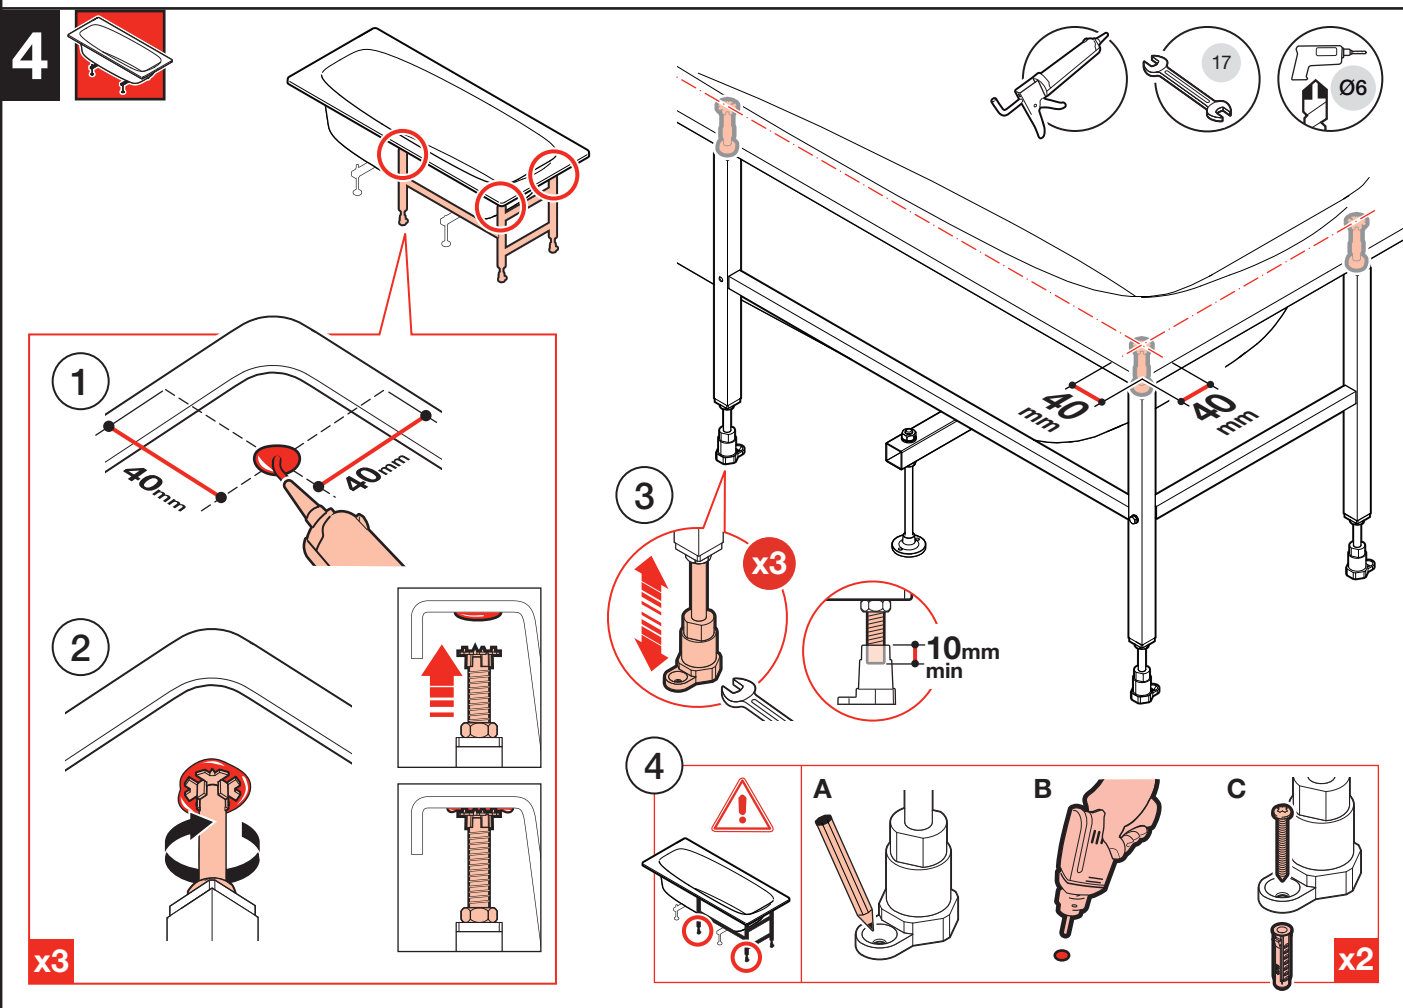

Roca

FALDÓN BAÑERAS RECTANGULARES RECTANGULAR BATHTUBS PANEL

1

2

Cortar el faldón por la parte próxima a la pared

Cut the panel by the part next to the wall

5

1

70 mm
240 mm
40 mm

2

90°

~45 mm

3

6

1

~35 mm

2

x2

x3

Obligatorio instalar en bañeras de hidromasaje.

Must be installed on hydro-massage baths.

9

10

Roca