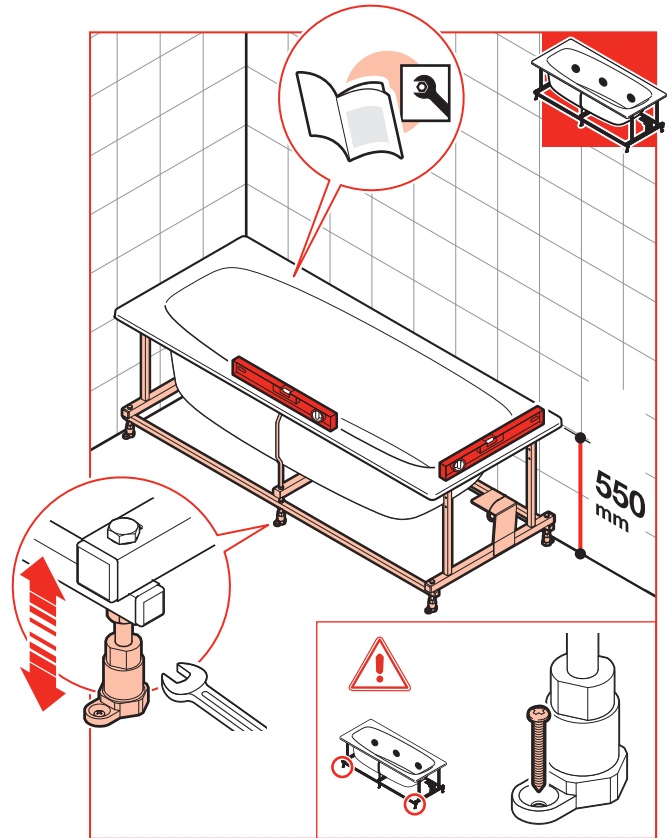

Roca

FALDÓN BAÑERAS RECTANGULARES RECTANGULAR BATHTUBS PANEL

1

2

Cortar el faldón por la parte próxima a la pared

Cut the panel by the part next to the wall

5

1

70 mm
240 mm
40 mm

2

90°

~45 mm

3

6

1

~35 mm

2

x2

x3

Obligatorio instalar en bañeras de hidromasaje.

Must be installed on hydro-massage baths.

9

10

Roca