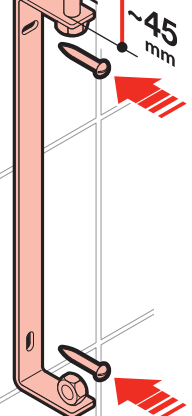

Roca

FALDÓN BAÑERAS RECTANGULARES RECTANGULAR BATHTUBS PANEL

1

2

Cortar el faldón por la parte próxima a la pared

Cut the panel by the part next to the wall

5

1

70 mm
240 mm
40 mm

2

90°

~45 mm

3

6

1

~35 mm

2

x2

x3

Obligatorio instalar en bañeras de hidromasaje.

Must be installed on hydro-massage baths.

9

10

Roca