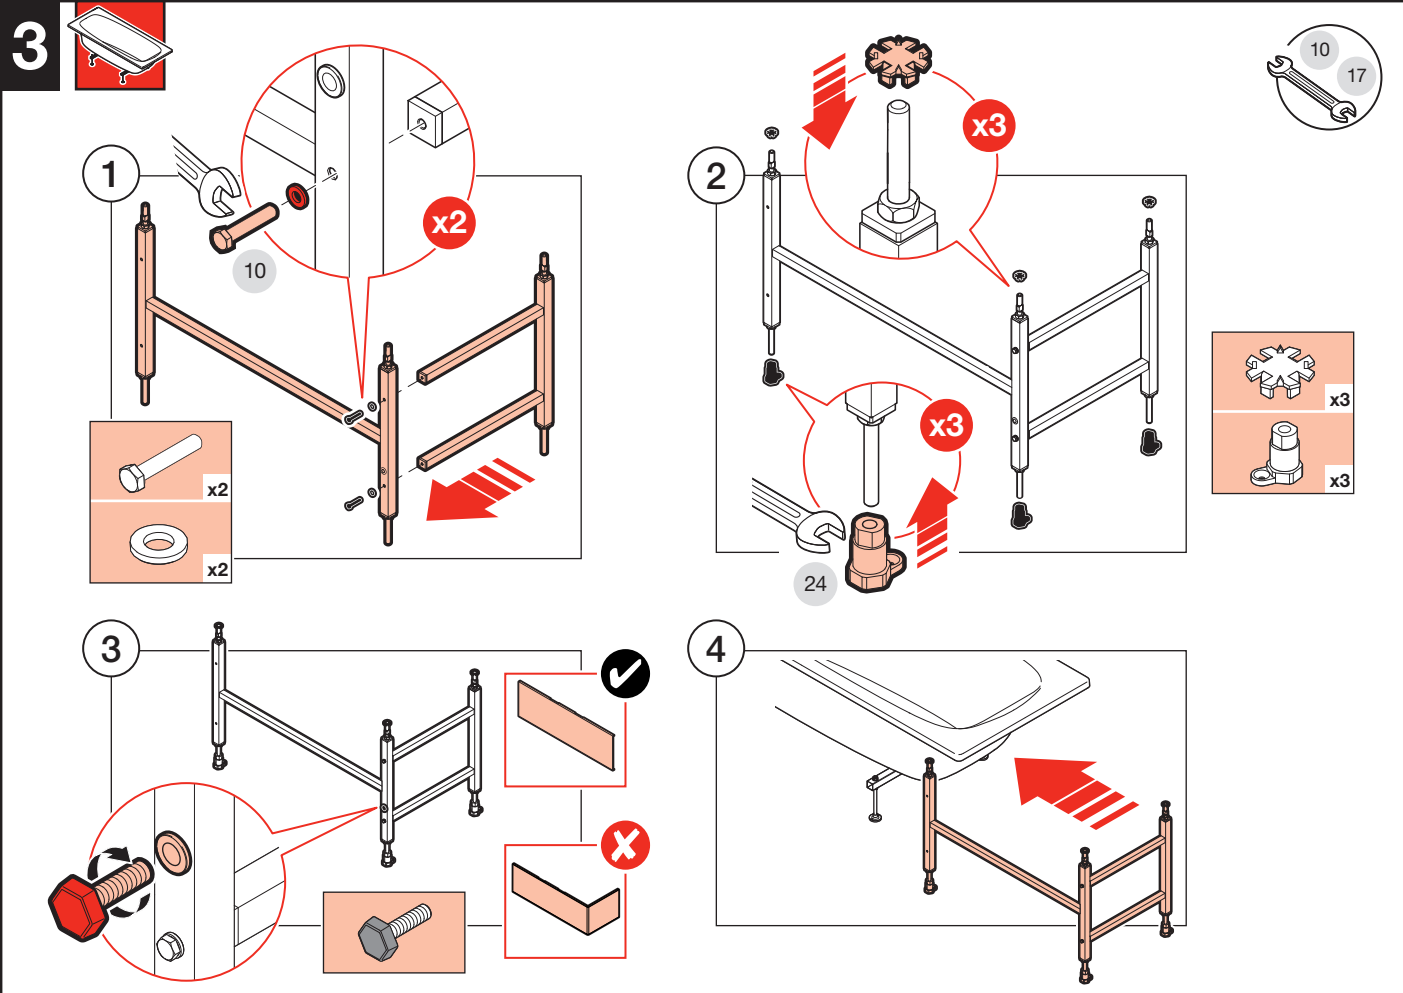

Roca

FALDÓN BAÑERAS RECTANGULARES RECTANGULAR BATHTUBS PANEL

1

2

Cortar el faldón por la parte próxima a la pared

Cut the panel by the part next to the wall

5

1

70 mm
240 mm
40 mm

2

90°

~45 mm

3

6

1

~35 mm

2

x2

x3

Obligatorio instalar en bañeras de hidromasaje.

Must be installed on hydro-massage baths.

9

10

Roca