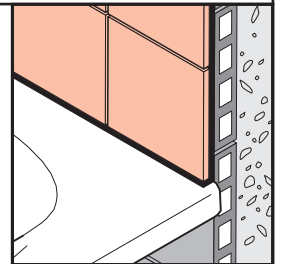

Roca

FALDÓN BAÑERAS RECTANGULARES RECTANGULAR BATHTUBS PANEL

1

2

Cortar el faldón por la parte próxima a la pared

Cut the panel by the part next to the wall

5

1

70 mm
240 mm
40 mm

2

90°

~45 mm

3

6

1

~35 mm

2

x2

x3

Obligatorio instalar en bañeras de hidromasaje.

Must be installed on hydro-massage baths.

9

10

Roca