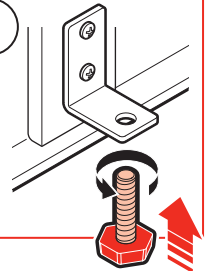

Roca

FALDÓN BAÑERAS RECTANGULARES RECTANGULAR BATHTUBS PANEL

1

2

Cortar el faldón por la parte próxima a la pared

Cut the panel by the part next to the wall

5

1

70 mm
240 mm
40 mm

2

90°

~45 mm

3

6

1

~35 mm

2

x2

x3

Obligatorio instalar en bañeras de hidromasaje.

Must be installed on hydro-massage baths.

9

10

Roca