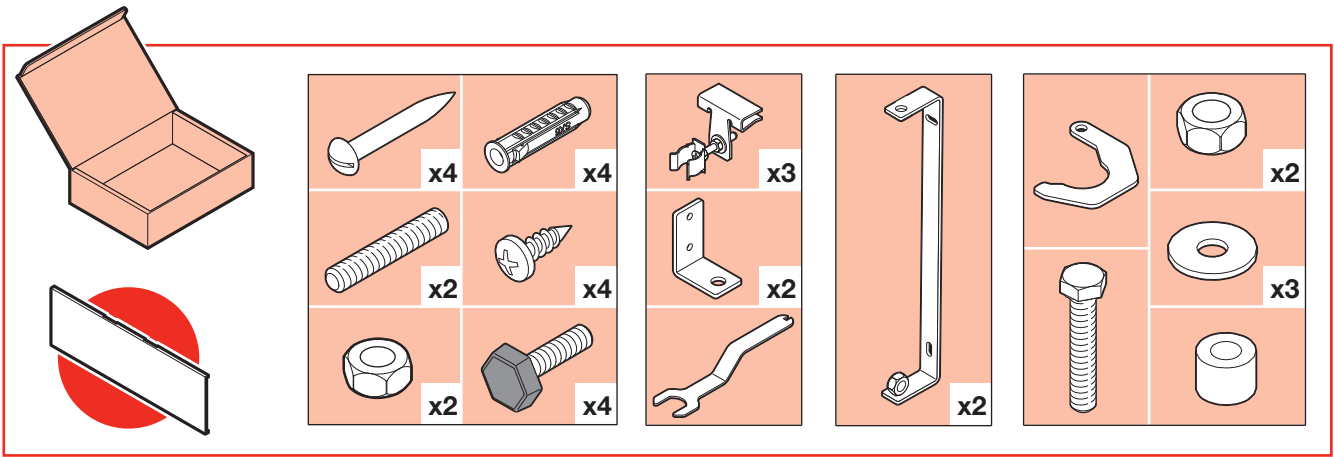

Roca

FALDÓN BAÑERAS RECTANGULARES RECTANGULAR BATHTUBS PANEL

1

2

Cortar el faldón por la parte próxima a la pared

Cut the panel by the part next to the wall

5

1

70 mm
240 mm
40 mm

2

90°

~45 mm

3

6

1

~35 mm

2

x2

x3

Obligatorio instalar en bañeras de hidromasaje.

Must be installed on hydro-massage baths.

9

10

Roca