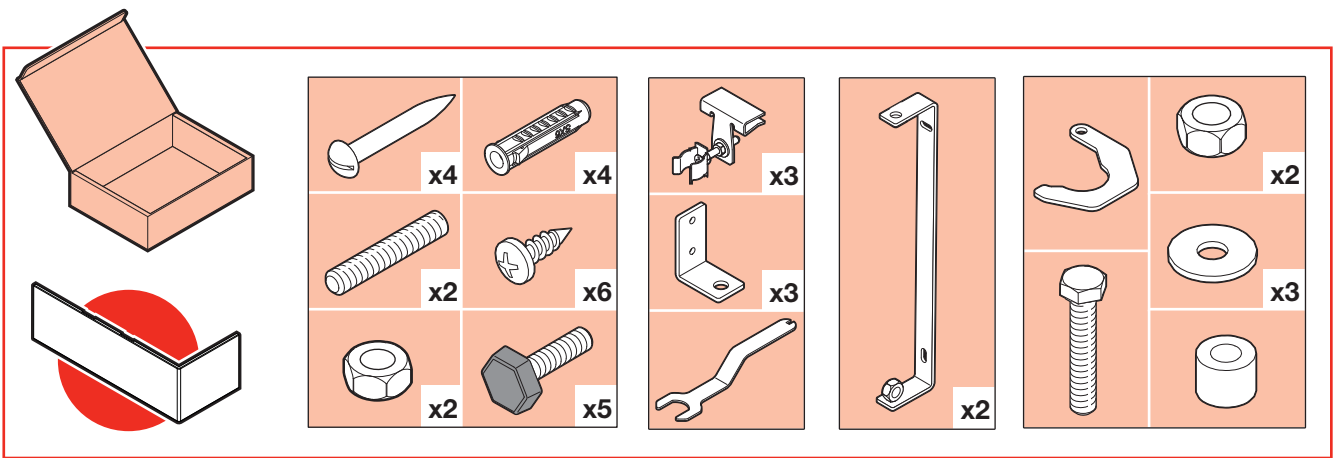

Roca

FALDÓN BAÑERAS RECTANGULARES RECTANGULAR BATHTUBS PANEL

1

2

Cortar el faldón por la parte próxima a la pared

Cut the panel by the part next to the wall

5

1

70 mm
240 mm
40 mm

2

90°

~45 mm

3

6

1

~35 mm

2

x2

x3

Obligatorio instalar en bañeras de hidromasaje.

Must be installed on hydro-massage baths.

9

10

Roca