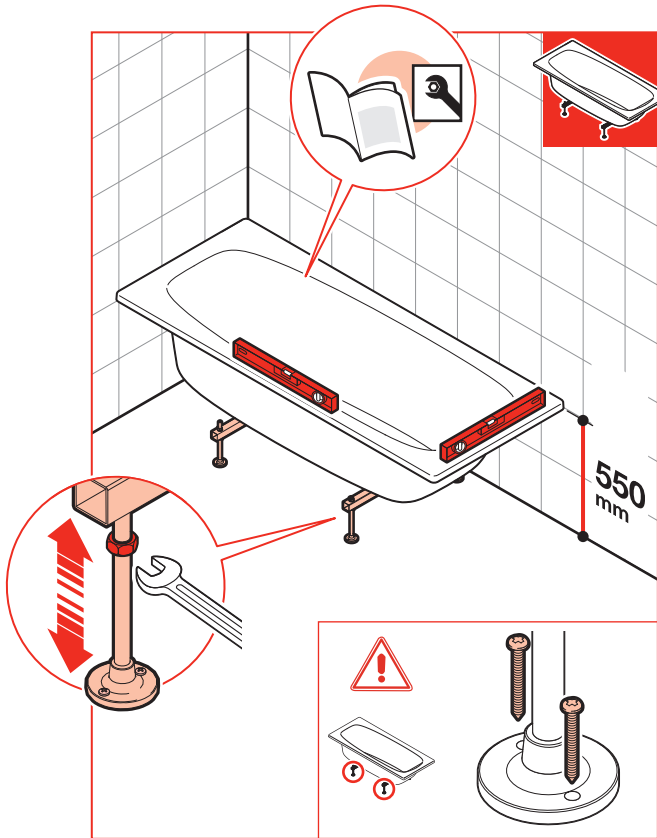

Roca

FALDÓN BAÑERAS RECTANGULARES RECTANGULAR BATHTUBS PANEL

1

2

Cortar el faldón por la parte próxima a la pared

Cut the panel by the part next to the wall

5

1

70 mm
240 mm
40 mm

2

90°

~45 mm

3

6

1

~35 mm

2

x2

x3

Obligatorio instalar en bañeras de hidromasaje.

Must be installed on hydro-massage baths.

9

10

Roca