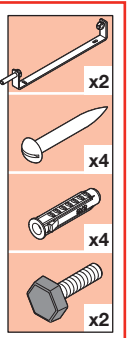

Roca

FALDÓN BAÑERAS RECTANGULARES RECTANGULAR BATHTUBS PANEL

1

2

Cortar el faldón por la parte próxima a la pared

Cut the panel by the part next to the wall

5

1

70 mm
240 mm
40 mm

2

90°

~45 mm

3

6

1

~35 mm

2

x2

x3

Obligatorio instalar en bañeras de hidromasaje.

Must be installed on hydro-massage baths.

9

10

Roca