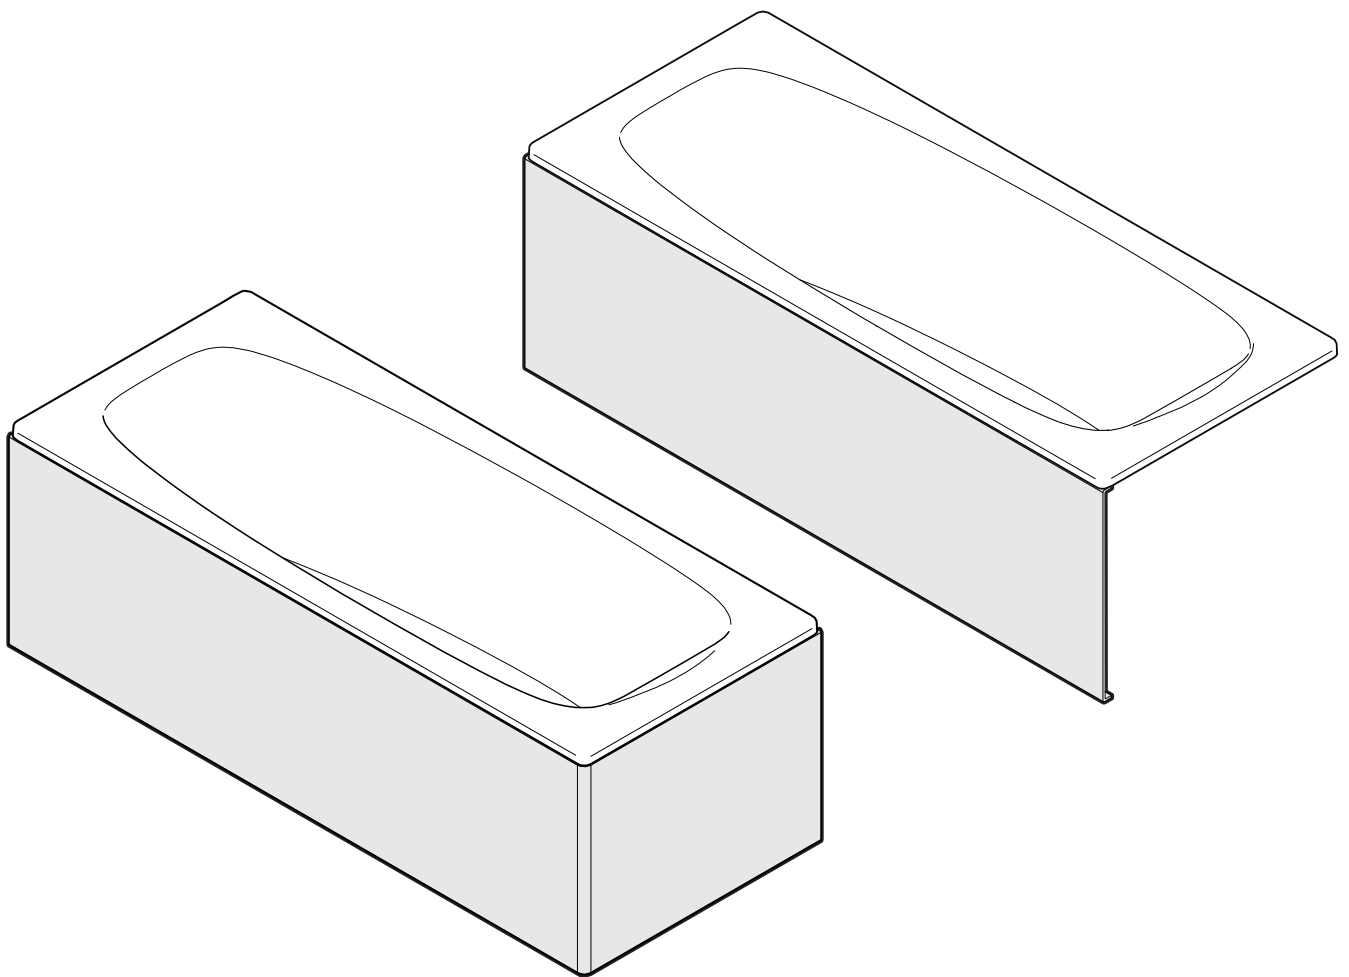

Roca

FALDÓN BAÑERAS RECTANGULARES RECTANGULAR BATHTUBS PANEL

1

2

Cortar el faldón por la parte próxima a la pared

Cut the panel by the part next to the wall

5

1

70 mm
240 mm
40 mm

2

90°

~45 mm

3

6

1

~35 mm

2

x2

x3

Obligatorio instalar en bañeras de hidromasaje.

Must be installed on hydro-massage baths.

9

10

Roca