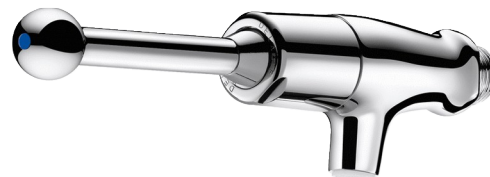

TEMPOSTOP time flow tap

Арт. 746410

Time flow tap

ОПИСАНИЕ

TEMPOSTOP time flow tap - Арт. 746410

Wall-mounted lever-operated time flow tap:
 Time flow ~7 seconds.
 Flow rate pre-set at 3 lpm at 3 bar, can be adjusted from 1.5 to 6 lpm.
 Scale-resistant tamperproof flow straightener.
 Chrome-plated solid brass M1/2".
 Lever-operated (soft-touch operation).
 10-year warranty.

ПРЕИМУЩЕСТВА

Chrome-plated brass

85% water savings

Maintenance from front without removing mixer/tap

Soft-touch operation: lever control

ТЕХНИЧЕСКИЕ ХАРАКТЕРИСТИКИ

TEMPOSTOP time flow tap - Арт. 746410

Соединение	M1/2"
Технология	Time flow
Глубина	200mm
Длина излива	50mm
Расход	3 lpm
Стандарты	
Гарантия	