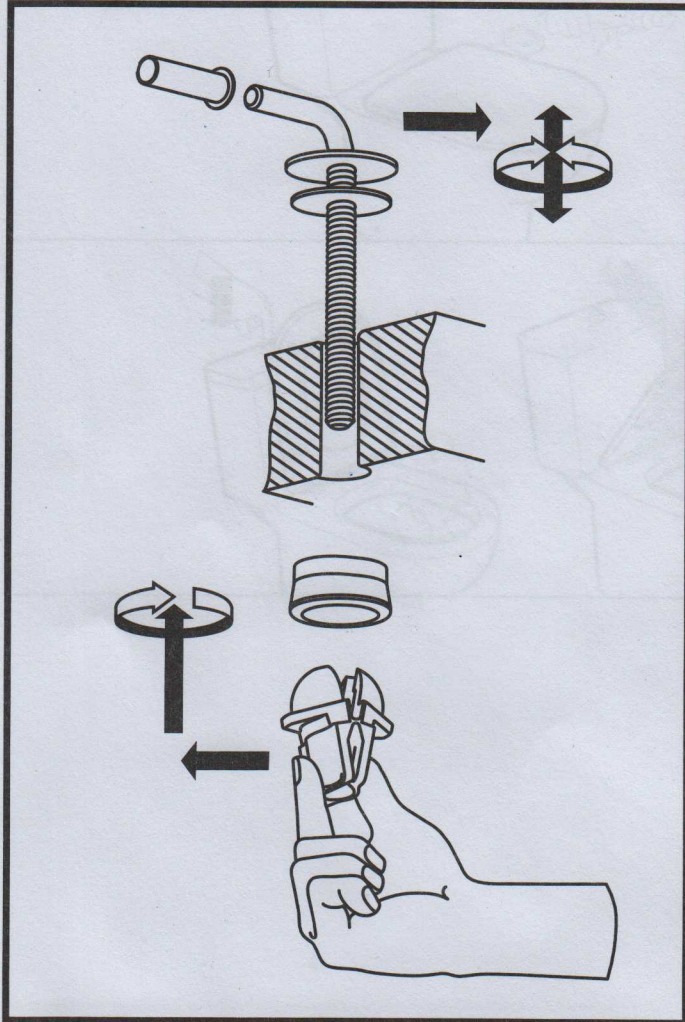

## BALTIC, DINO DEEP by JIKA

P990M508

8.9328.1.###.063.1 DEEP by JIKA

8.9328.2.###.063.1 DEEP by JIKA

8.9337.0.###.063.1 Dino

8.9337.2.###.063.1 Dino

Max.  
150  
kg

Alkali  
pH-  
Wert  
mind. 6.0