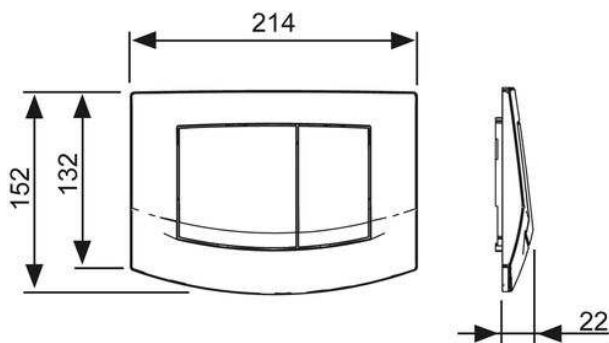

TECE data sheet

Status as of 16.03.2018

TECEambia toilet flush plate for dual-flush system

Article number: 9240226

Colour: Bright chrome

Exhibition samples: Yes

DU 1: 1 pc.

DU 2: 10 pc.

Description:

Flush plate for TECE cisterns, for front or top actuation. Plastic flush plate, buttons with rubber inlays on both sides. Incl. actuating rods and mounting material. Compatible with insert chute for cleaning tablets.
Dimensions (W x H x D): 214 x 152 x 22 mm

Sales data:

Shorttext 1:	TECEambia toilet flush plate
Shorttext 2:	Bright chrome, dual-flush system
Commodity group:	904
Product group:	2009040010
Discount group:	3

Dimensional drawings:

TECE data sheet

Status as of 16.03.2018