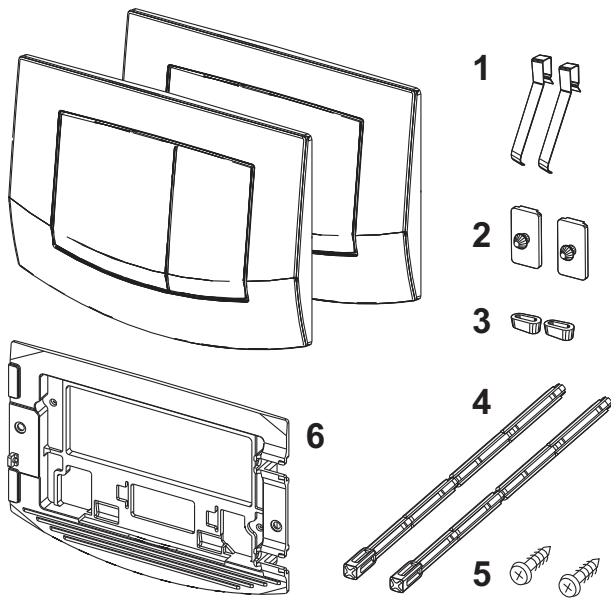

TECE data sheet

Status as of 16.03.2018

TECEambia toilet flush plate for dual-flush system

Article number: 9240226

Colour: Bright chrome

Exhibition samples: Yes

DU 1: 1 pc.

DU 2: 10 pc.

Description:

Flush plate for TECE cisterns, for front or top actuation. Plastic flush plate, buttons with rubber inlays on both sides. Incl. actuating rods and mounting material. Compatible with insert chute for cleaning tablets.
Dimensions (W x H x D): 214 x 152 x 22 mm

Sales data:

Shorttext 1:	TECEambia toilet flush plate
Shorttext 2:	Bright chrome, dual-flush system
Commodity group:	904
Product group:	2009040010
Discount group:	3

Dimensional drawings:

TECE data sheet

Status as of 16.03.2018

Spare parts:

1	9820020	Push-button springs, set of two
2	9820021	Locking rubber
3	9820024	Rubber buffer, set of two
4	9820022	Actuation rods
5	9820263	Fastening screw
6	9820326	Support frame