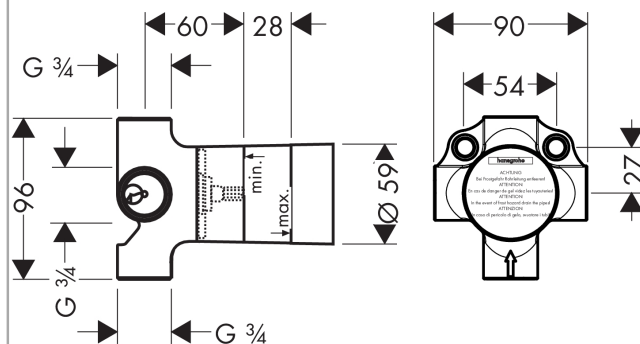

### Description

#### product features

- requires volume control
- scope of supply: ceramic cartridge, seal
- 3 outlets
- simultaneous utilization by 2 outlets
- suitable for all Quattro finish sets
- flow rate: 65 l/min
- connection dimension: DN20
- ACS 14 ACC LY 445, valide jusqu'au 09.07.2019
- WRAS 1207329
- JWWA E-522
- SVGW 0904-5541

### Scale drawing