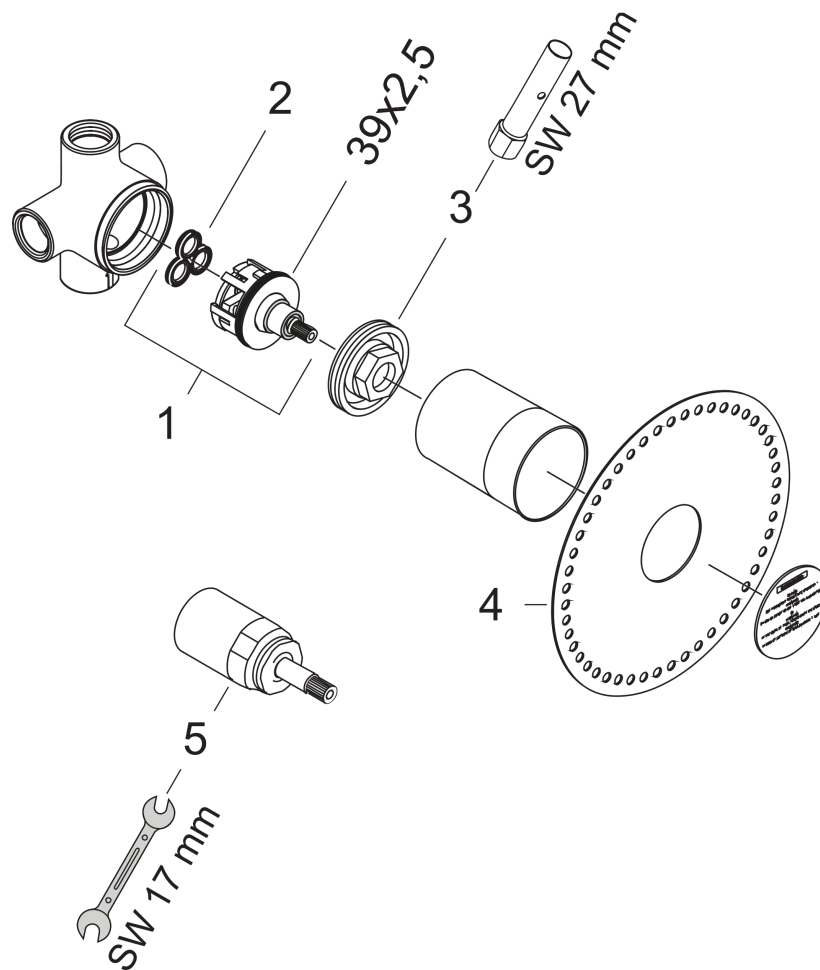

Basic set for Quattro four-way diverter valve for concealed installation

Surfaces: n.a. Article Number: 15930180

Exploded Drawing

Year of production: >05/01

Basic set for Quattro four-way diverter valve for concealed installation

Surfaces: n.a. Article Number: **15930180**

Spare part list

Year of production: >05/01

Pos.	Description	Article Number	PC	PU
1	diverter unit	96604000	16	1
2	sealing set	98798000	4	1
3	nut	97550000	5	1
4	sealing foil	96493000	3	1
5	extension 25 mm	96370000	98	1